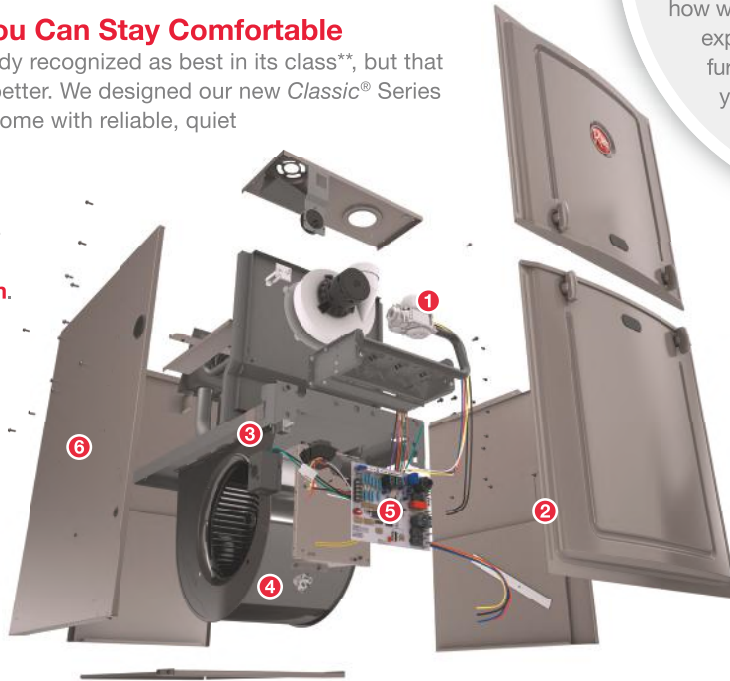

Engineered for High-Performance

Rheem-Exclusive
PlusOne™
Ignition System

Industry-First
PlusOne™
Diagnostics

We Thought of
Everything... And
Then Some.

360⁺¹

The Rheem *Classic*® Series Gas Furnace was developed using our 360°+1 design philosophy, which means every detail of the product is meticulously evaluated from every angle. We consider the work that goes into installing and servicing our products, as well as how we can deliver the very best homeowner experience. And then we take it a step further. That's 360°+1. And that's why you can count on your gas furnace to bring you and your family years of comfort.

We Did the Work So You Can Stay Comfortable

Our gas furnace line was already recognized as best in its class**, but that didn't stop us from making it better. We designed our new *Classic*® Series Gas Furnace to provide your home with reliable, quiet comfort for years to come.

Reliability is essential to your home comfort. That's why we've engineered our gas furnace with the **1 PlusOne™ Ignition System**. Our **Direct Spark Ignition** is a Rheem-exclusive feature that's nine times more reliable than most hot surface igniters. It's also the same proven design used in commercial HVAC equipment and gas home appliances. Our patented head exchanger is quick and easy to clean – when needed – by your local independent Rheem Dealer. And a clean furnace is a long-running furnace.

Quiet operation is the result of a **2 tighter door seal** that helps eliminate whistling. We've also added **3 rubber grommets** on the motor mounts and a **4 twist-lock wire harness in the blower shelf**. The result is an impressively quiet furnace.

Fast and accurate diagnostics are a big benefit to both you and your dealer. The Rheem *Classic*® Series Gas Furnace features **5 PlusOne™ Diagnostics**, our industry-first 7-segment alphanumeric LED display that simplifies troubleshooting. Just in case there's a need, service calls are faster, which ultimately saves you money.

Save on your energy bill with a new gas furnace from Rheem. Our R801S delivers 80% AFUE, which means 80% of the fuel in your furnace is converted to heat for more efficient comfort and savings for your home.

Hassle-free installation saves you and your dealer time and trouble. The **6 34" cabinet** fits nicely in tight spaces allowing for both new construction and retrofit installations.

Benefits At-A-Glance

PlusOne Features:

PlusOne **Ignition System** – Direct Spark Ignition
PlusOne **Diagnostics** – 7-segment LED display

Limited Warranty***:

Conditional parts – 10-year
Heat exchanger – 20-year

Efficiency*:

80% AFUE

Reliability:

PlusOne **Ignition System** for nine times more reliability compared to most hot surface igniters

Sound Level:

Tighter door seals, rubber grommets and a twist-lock wire harness in the blower shelf ensure quiet operation

Rheem Heating, Cooling
& Water Heating

Founded in 1925, our mission is still simple: help your family enjoy a new degree of comfort with solutions that keep you cool in the summer, warm in the winter and enjoying hot water year-round. To learn more about our products, including our line of Integrated Home Comfort Solutions, visit us online at Rheem.com.

Rheem USA

5600 Old Greenwood Road
Fort Smith, Arkansas 72903

In keeping with its policy of continuous progress & product improvement, Rheem reserves the right to make changes without notice.

YOUR LOCAL RHEEM DEALER

*Annual Fuel Utilization Efficiency (AFUE) measures the amount of heat delivered to a home compared to the amount of fuel that is supplied to the unit. Higher AFUE ratings reflect higher efficiency.

**80% Gas Furnace and AC Focus Group Analysis/February 10, 2011

***For complete details of the limited and conditional warranties, including applicable terms and conditions, contact your local dealer or go to Rheem.com for a copy of the product warranty certificate. Conditional warranties must be registered through registermyunit.com.