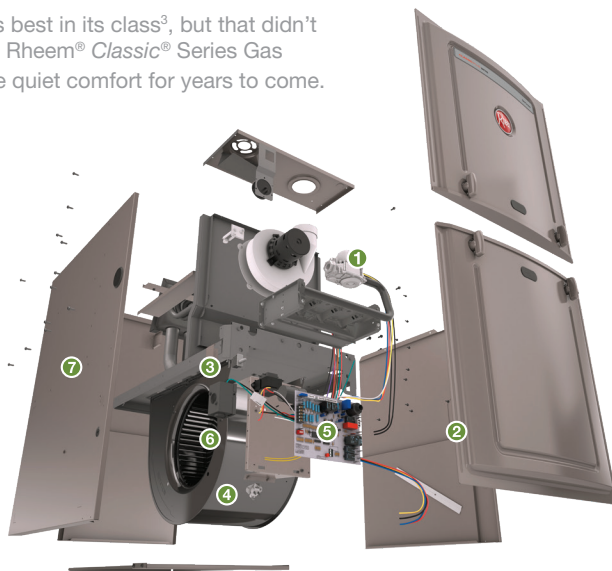

Benefits At-A-Glance

PlusOne Ignition System:
Direct spark ignition

PlusOne Diagnostics:
7-segment LED display

PlusOne Energy Efficiency:
80% AFUE¹

Motor:
Single-stage constant torque ECM

Sound Level:
Tighter door seals, rubber grommets and a twist-lock wire harness in the blower shelf ensure quiet operation

Limited Warranty²:
Conditional parts—10-year
Heat exchanger—20-year

Rheem Heating, Cooling
& Water Heating

As the only brand bringing innovative air and water solutions to homes and businesses around the world, Rheem continues to deliver advanced comfort, savings and experiences to our customers—just as we've done for nearly 100 years.

To learn more about our products, including our line of Integrated Home Comfort Solutions, visit us at **Rheem.com**

Rheem USA
5600 Old Greenwood Road
Fort Smith, Arkansas 72908

Rheem Canada Ltd. / Ltée
125 Edgeware Road, Unit 1
Brampton, Ontario L6Y 0P5

In keeping with its policy of continuous progress and product improvement, Rheem reserves the right to make changes without notice.

Rheem.com

YOUR LOCAL RHEEM CONTRACTOR

¹Annual Fuel Utilization Efficiency (AFUE) measures the amount of heat delivered to a home compared to the amount of fuel that is supplied to the unit. Higher AFUE ratings reflect higher efficiency. ²For complete details of the limited and conditional warranties, including applicable terms and conditions, contact your local contractor or go to Rheem.com for a copy of the product warranty certificate. Conditional warranties must be registered through RegisterMyUnit.com. ³80% Gas Furnace and AC Focus Group Analysis / February 10, 2011.