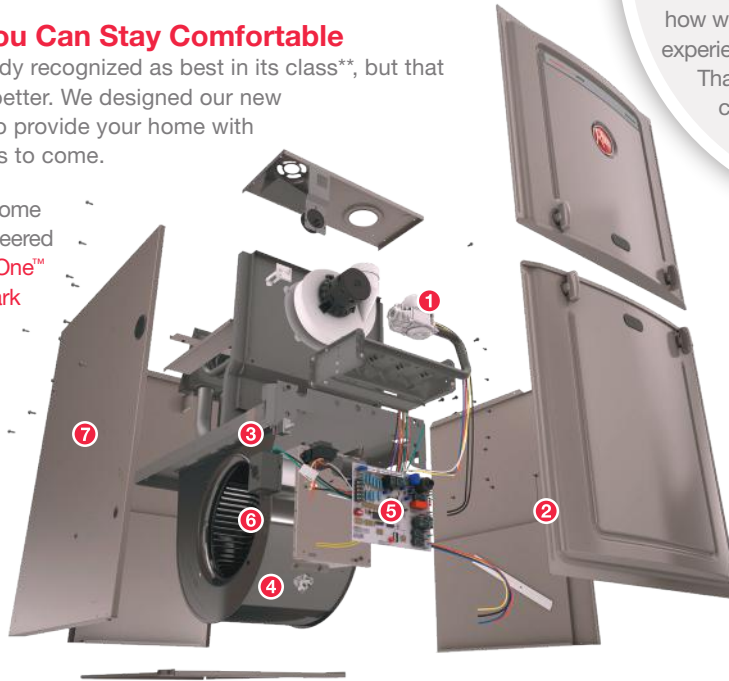

Engineered for High-Performance

Rheem-Exclusive
PlusOne™
Ignition System

Industry-First
PlusOne™
Diagnostics

**We Thought of
Everything... And
Then Some.**

360⁺¹

The Rheem *Classic*® Series Gas Furnace was developed using our 360°+1 design philosophy, which means every detail of the product is meticulously evaluated from every angle. We consider the work that goes into installing and servicing our products, as well as how we can deliver the very best homeowner experience. And then we take it a step further. That's 360°+1. And that's why you can count on your Rheem gas furnace to bring you and your family years of comfort.

We Did the Work So You Can Stay Comfortable

Our gas furnace line was already recognized as best in its class**, but that didn't stop us from making it better. We designed our new *Classic*® Series Gas Furnace to provide your home with reliable, quiet comfort for years to come.

Reliability is essential to your home comfort. That's why we've engineered our gas furnace with the **1 PlusOne™ Ignition System**. Our **Direct Spark Ignition** is a Rheem-exclusive feature that's nine times more reliable than most hot surface igniters. It's also the same proven design used in commercial HVAC equipment and gas home appliances. Our patented heat exchanger is quick and easy to clean – when needed – by your local Rheem Dealer. And a clean furnace is a long-running furnace.

Quiet operation is the result of a **2 tighter door seal** that helps eliminate whistling. We've also added **3 rubber grommets** on the motor mounts and a **4 twist-lock wire harness in the blower shelf**. The result is an impressively quiet furnace.

Fast and accurate diagnostics are a big benefit to both you and your dealer. The Rheem *Classic*® Series Gas Furnace features **5 PlusOne™ Diagnostics**, our industry-first 7-segment alphanumeric LED display that simplifies troubleshooting. Just in case there's a need, service calls are faster, which ultimately saves you money.

Increase your energy savings with a new gas furnace from Rheem. Our R801T delivers 80% AFUE, which means 80% of the fuel in your furnace is converted to heat. The **6 constant torque ECM motor** maintains efficiency across a range of operating speeds, using less electrical energy than a standard PSC motor.

Hassle-free installation saves you and your dealer time and trouble. The **7 34" cabinet** fits nicely in tight spaces allowing for both new construction and retrofit installations.

Benefits At-A-Glance

PlusOne™ Features:

PlusOne™ Ignition System – Direct Spark Ignition
PlusOne™ Diagnostics – 7-segment LED display

Motor:

Single-stage constant torque ECM

Warranties***:

Conditional parts – 10-year
Heat exchanger – 20-year

Efficiency*:

80% AFUE

Reliability:

PlusOne™ Ignition System for nine times more reliability

Sound Level:

Tighter door seals, rubber grommets and a twist-lock wire harness in the blower shelf ensure quiet operation

Rheem Heating, Cooling
& Water Heating

Founded in 1925, our mission is still simple: help your family enjoy a new degree of comfort with solutions that keep you cool in the summer, warm in the winter and enjoying hot water year-round. To learn more about our products, including our line of Integrated Home Comfort Solutions, visit us online at Rheem.com.

Rheem USA

5600 Old Greenwood Road
Fort Smith, Arkansas 72908

In keeping with its policy of continuous progress & product improvement, Rheem reserves the right to make changes without notice.

YOUR LOCAL RHEEM DEALER

*Annual Fuel Utilization Efficiency (AFUE) measures the amount of heat delivered to a home compared to the amount of fuel that is supplied to the unit. Higher AFUE ratings reflect higher efficiency.

**80% Gas Furnace and AC Focus Group Analysis/February 10, 2011

***Registration within 60 days of installation, original homeowner and residential application only. See Warranty Card for full details.