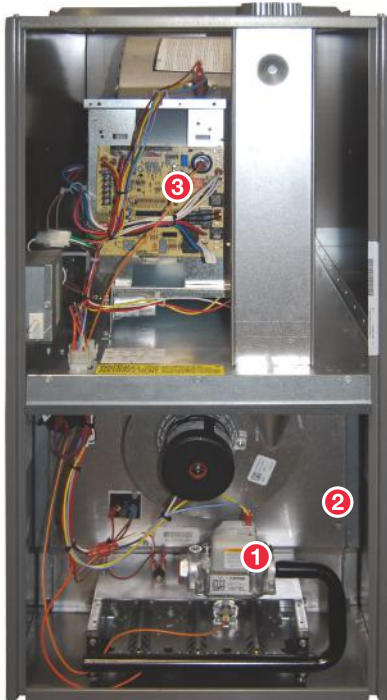

Engineered for High-Performance

Rheem-Exclusive
PlusOne™
Ignition System

Industry-First
PlusOne™
Diagnostics

**We Thought of
Everything... And
Then Some.**

360⁺¹

The Rheem *Classic*® Series Gas Furnace was developed using our 360°+1 design philosophy, which means every detail of the product is meticulously evaluated from every angle. We consider the work that goes into installing and servicing our products, as well as how we can deliver the very best homeowner experience. And then we take it a step further. That's 360°+1. And that's why you can count on your gas furnace to bring you and your family years of comfort.

We Did the Work So You Can Stay Comfortable

Our gas furnace line was already recognized as best in its class**, but that didn't stop us from making it better. We designed our new *Classic*® Series Gas Furnace to provide your home with reliable, easy-to-maintain and quiet comfort for years to come.

Reliability is essential to your home comfort.

That's why we've engineered our gas furnace with the **1 PlusOne™ Ignition System**. Our **Direct Spark Ignition** is a Rheem-exclusive feature that's nine times more reliable than most hot surface igniters. It's also the same proven design used in commercial HVAC equipment and gas home appliances. Our patented head exchanger is quick and easy to clean – when needed – by your local independent Rheem Dealer. And a clean furnace is a long-running furnace.

Hassle-free installation saves you and your dealer time and trouble. The **2 34" cabinet** fits nicely in tight spaces allowing for both new construction and retrofit installations.

Fast and accurate diagnostics are a big benefit to both you and your dealer. The Rheem *Classic*® Series Gas Furnace features **3 PlusOne™ Diagnostics**, our industry-first 7-segment alphanumeric LED display that simplifies troubleshooting. Just in case there's a need, service calls are faster, which ultimately saves you money.

Save on your energy bill with a new gas furnace from Rheem. Our R801S delivers 80% AFUE, which means 80% of the fuel in your furnace is converted to heat for more efficient comfort and savings for your home.

YOUR LOCAL RHEEM DEALER

Benefits At-A-Glance

PlusOne Features:

PlusOne Ignition System –
Direct Spark Ignition
PlusOne Diagnostics –
7-segment LED display

Limited Warranty***:

Conditional parts – 10-year
Heat exchanger – 20-year

Efficiency*:

80% AFUE

Reliability:

PlusOne Ignition System for
nine times more reliability compared to
most hot surface igniters

Rheem Heating, Cooling
& Water Heating

Founded in 1925, our mission is still simple: help your family enjoy a new degree of comfort with solutions that keep you cool in the summer, warm in the winter and enjoying hot water year-round. To learn more about our products, including our line of Integrated Home Comfort Solutions, visit us online at Rheem.com.

Rheem USA

5600 Old Greenwood Road
Fort Smith, Arkansas 72903

In keeping with its policy of continuous progress & product improvement, Rheem reserves the right to make changes without notice.

*Annual Fuel Utilization Efficiency (AFUE) measures the amount of heat delivered to a home compared to the amount of fuel that is supplied to the unit. Higher AFUE ratings reflect higher efficiency.

**80% Gas Furnace and AC Focus Group Analysis/February 10, 2011

***For complete details of the limited and conditional warranties, including applicable terms and conditions, contact your local dealer or go to Rheem.com for a copy of the product warranty certificate. Conditional warranties must be registered through registermyunit.com.